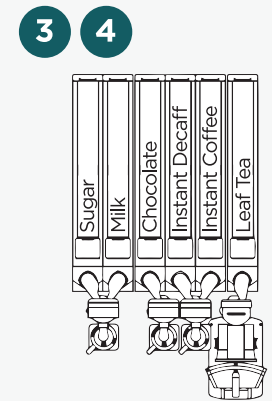

CANISTER LAYOUTS AND DRINK MENUS

FROM BEANS

INSTANT

	1 Instant	2 Freshbrew Tea	3 Freshbrew Tea & Instant Coffee	4 Freshbrew Tea & Soup	5 Espresso + Freshbrew Tea (Instant Coffee)	6 Espresso + Freshbrew Tea (Soup)
DRINKS MENU						
Black coffee					● ● X	● ●
White coffee						● ●
Black Americano					● ●	● ●
White Americano						● ●
Cappuccino					● ●	● ●
Latte					● ●	● ●
Flat White					● ●	● ●
Mocha					● ●	● ●
Espresso					●	● ●
Double espresso					● X	● ●
Espresso with Milk						● ● X
Macchiato						● ● X
Freshbrew Tea		●	●	●	●	●
Freshbrew Tea with Milk		● X X	● X X			● X X
Black coffee	● ●	● ●	● ●	●	● X X	
White coffee	● ●	● ●				
Black Americano	● ●	● ●	● ●	●	●	
White Americano	● ●	● ●				
Cappuccino	● ●	● ●	● ●	●	●	
Latte	● ●	● ●	● ●	●	●	
Flat White	● ●	● ●	● ●	●	●	
Mocha	● ●	● ●	● ●	●	●	
Macchiato	● ● X	● ● X	● ●	●	●	
Espresso	● ●	● ●	● ●	●		
Espresso with Milk	● ● X	● ● X				
Double Espresso	● ●	● ●				
Tea	●					
Tea with Milk	● X X					
Soup	●	●		●		●
Hot Chocolate	●	●	●	●	●	●
Chocomilk			●	● X		
Hot water	●	●	●	●	●	●
Cold Water	●	●	●	●	●	●
Cold drink 1	●	●	●	●	●	●
Cold drink 2	●	●	●	●	●	●

● Decaff selection available X Not available with cold water X Not available with cold water & syrups

Number 4: soup replaces instant decaff coffee