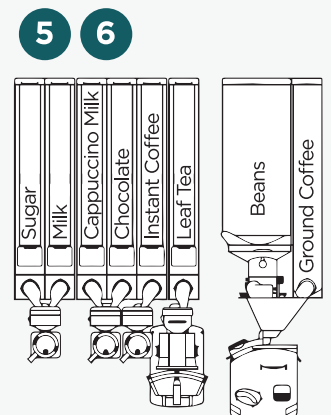

### SPECIFICATIONS

Height	<b>1830mm</b>
Depth	<b>790mm</b>
Width	<b>700mm</b>
Weight	<b>193kg</b>
Door Open Dimensions	<b>Width: 1370mm door at 180° Depth: 1460mm door at 90°</b>
MDB Protocol	<b>Included as standard</b>
EXE Protocol	<b>Executive protocol kit available as a cost option</b>
Power Supply Voltage	<b>220 - 240V</b>
Power Supply Frequency	<b>50/60 Hz</b>
Energy Consumption	<b>Instant and FB models: 125 wh/h Espresso model: 162 wh/h</b>
Installed Power	<b>2.27kW</b>
Water Main Pressure	<b>200 Kpa (2 bar) - 600 Kpa (6 bar)</b>
Stopcock	<b>15mm BSP from rising main</b>
Filtration	<b>Compatible with the leading systems</b>

# CANISTER LAYOUTS AND DRINK MENUS

FROM BEANS

INSTANT

	1 Instant	2 Freshbrew Tea	3 Freshbrew Tea & Instant Coffee	4 Freshbrew Tea & Soup	5 Espresso + Freshbrew Tea (Instant Coffee)	6 Espresso + Freshbrew Tea (Soup)
<b>DRINKS MENU</b>						
Black coffee					● ● X	● ●
White coffee						● ●
Black Americano					● ●	● ●
White Americano						● ●
Cappuccino					● ●	● ●
Latte					● ●	● ●
Flat White					● ●	● ●
Mocha					● ●	● ●
Espresso					●	● ●
Double espresso					● X	● ●
Espresso with Milk						● ● X
Macchiato						● ● X
Freshbrew Tea		●	●	●	●	●
Freshbrew Tea with Milk		● X X	● X X			● X X
Black coffee	● ●	● ●	● ●	●	● X X	
White coffee	● ●	● ●				
Black Americano	● ●	● ●	● ●	●	●	
White Americano	● ●	● ●				
Cappuccino	● ●	● ●	● ●	●	●	
Latte	● ●	● ●	● ●	●	●	
Flat White	● ●	● ●	● ●	●	●	
Mocha	● ●	● ●	● ●	●	●	
Macchiato	● ● X	● ● X	● ●	●	●	
Espresso	● ●	● ●	● ●	●		
Espresso with Milk	● ● X	● ● X				
Double Espresso	● ●	● ●				
Tea	●					
Tea with Milk	● X X					
Soup	●	●		●		●
Hot Chocolate	●	●	●	●	●	●
Chocomilk			●	● X		
Hot water	●	●	●	●	●	●
Cold Water	●	●	●	●	●	●
Cold drink 1	●	●	●	●	●	●
Cold drink 2	●	●	●	●	●	●

● Decaff selection available X Not available with cold water X Not available with cold water & syrups

Number 4: soup replaces instant decaff coffee

Number 6: soup replaces instant coffee