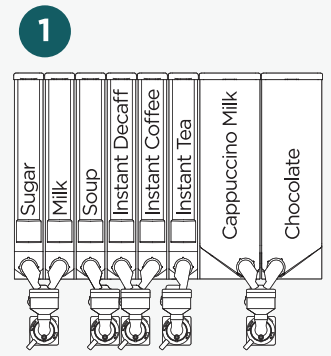

CANISTER LAYOUTS AND DRINK MENUS

FROM BEANS

INSTANT

	1 Instant	2 Freshbrew Tea	3 Freshbrew Tea & Instant Coffee	4 Freshbrew Tea & Soup	5 Espresso + Freshbrew Tea (Instant Coffee)	6 Espresso + Freshbrew Tea (Soup)
DRINKS MENU						
Black coffee					● ● X	● ●
White coffee						● ●
Black Americano					● ●	● ●
White Americano						● ●
Cappuccino					● ●	● ●
Latte					● ●	● ●
Flat White					● ●	● ●
Mocha					● ●	● ●
Espresso					●	● ●
Double espresso					● X	● ●
Espresso with Milk						● ● X
Macchiato						● ● X
Freshbrew Tea		●	●	●	●	●
Freshbrew Tea with Milk		● X X	● X X			● X X
Black coffee	● ●	● ●	● ●	●	● X X	
White coffee	● ●	● ●				
Black Americano	● ●	● ●	● ●	●	●	
White Americano	● ●	● ●				
Cappuccino	● ●	● ●	● ●	●	●	
Latte	● ●	● ●	● ●	●	●	
Flat White	● ●	● ●	● ●	●	●	
Mocha	● ●	● ●	● ●	●	●	
Macchiato	● ● X	● ● X	● ●	●	●	
Espresso	● ●	● ●	● ●	●		
Espresso with Milk	● ● X	● ● X				
Double Espresso	● ●	● ●				
Tea	●					
Tea with Milk	● X X					
Soup	●	●		●		●
Hot Chocolate	●	●	●	●	●	●
Chocomilk			●	● X		
Hot water	●	●	●	●	●	●
Cold Water	●	●	●	●	●	●
Cold drink 1	●	●	●	●	●	●
Cold drink 2	●	●	●	●	●	●

● Decaff selection available X Not available with cold water X Not available with cold water & syrups

Number 4: soup replaces instant decaff coffee