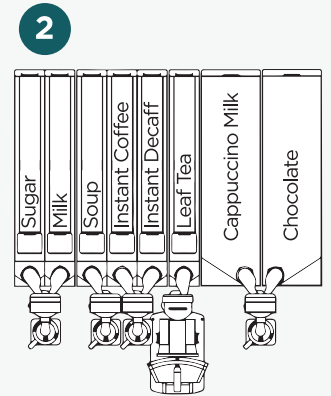

CANISTER LAYOUTS AND DRINK MENUS

FROM BEANS

INSTANT

	1 Instant	2 Freshbrew Tea	3 Freshbrew Tea & Instant Coffee	4 Freshbrew Tea & Soup	5 Espresso + Freshbrew Tea (Instant Coffee)	6 Espresso + Freshbrew Tea (Soup)
DRINKS MENU						
Black coffee					● ● X	● ●
White coffee						● ●
Black Americano					● ●	● ●
White Americano						● ●
Cappuccino					● ●	● ●
Latte					● ●	● ●
Flat White					● ●	● ●
Mocha					● ●	● ●
Espresso					●	● ●
Double espresso					● X	● ●
Espresso with Milk						● ● X
Macchiato						● ● X
Freshbrew Tea		●	●	●	●	●
Freshbrew Tea with Milk		● X X	● X X			● X X
Black coffee	● ●	● ●	● ●	●	● X X	
White coffee	● ●	● ●				
Black Americano	● ●	● ●	● ●	●	●	
White Americano	● ●	● ●				
Cappuccino	● ●	● ●	● ●	●	●	
Latte	● ●	● ●	● ●	●	●	
Flat White	● ●	● ●	● ●	●	●	
Mocha	● ●	● ●	● ●	●	●	
Macchiato	● ● X	● ● X	● ●	●	●	
Espresso	● ●	● ●	● ●	●		
Espresso with Milk	● ● X	● ● X				
Double Espresso	● ●	● ●				
Tea	●					
Tea with Milk	● X X					
Soup	●	●		●		●
Hot Chocolate	●	●	●	●	●	●
Chocomilk			●	● X		
Hot water	●	●	●	●	●	●
Cold Water	●	●	●	●	●	●
Cold drink 1	●	●	●	●	●	●
Cold drink 2	●	●	●	●	●	●

● Decaff selection available X Not available with cold water X Not available with cold water & syrups

Number 4: soup replaces instant decaff coffee