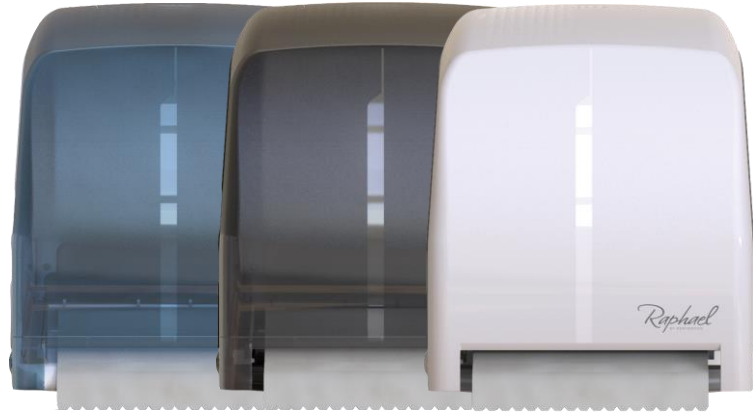

Electronic Roll Towel Dispenser

Date of Issue:	01.06.21
Commodity Code:	39 22 90 00
Country of Origin:	China

Product Code:	ELESMORA
Colour:	Smoke
Barcode:	05010146007646

Product Code:	ELEWHTRA
Colour:	White
Barcode:	05010146007653

Product Code:	ELEBLURA
Colour:	Blue
Barcode:	05010146007639

Dispenser Specification:	
Material:	ABS Plastic
Height:	415mm
Width:	300mm
Depth:	240mm
Compatible Product:	RT2W200LP / RT2B200LR / RT1W150TP / RT1W200R / RT1W250R / RT1B250R
Max Capacity:	1 Roll x 250m
Case Quantity:	1 Dispenser
Packaging & Disposal:	Dispenser cover and back can be widely recycled post use. Carton is made from recycled board, and can be widely recycled.

Key Features:
- Dispenses a single flat sheet, at an adjustable length of 20cm, 30cm or 40cm
- Adjustable setting to Short / Medium / Long delay between dispenses to minimise 'overuse'
- Adjustable setting to 'Towel In' or 'Towel Out' with a selection of delay options
- Contactless dispensing, limits the spread of washroom bacteria
- Translucent cover (Smoke / Blue) or back (White) allows for 'at-a-glance' replenishment checks without the need to open the dispenser
- Simple to operate for all ages and abilities
- High capacity, makes the dispenser suitable for high traffic areas, and reduces the frequency of replenishments required. Also has the option for Stub Roll transfer
- Requires x4 D-Cell batteries (not included)