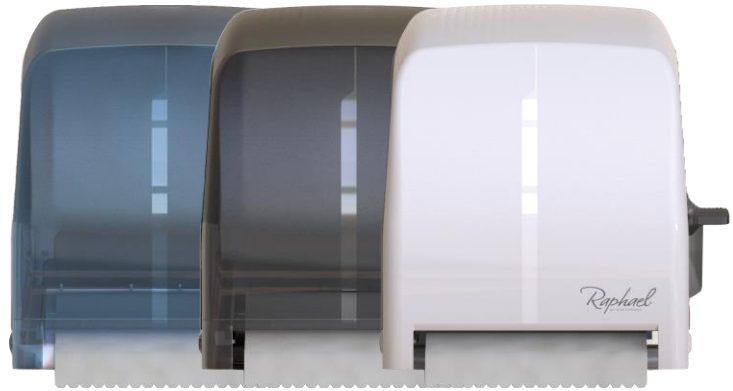

2468

YOU CAN COUNT ON US

Lever Control Roll Towel Dispenser

Date of Issue:	01.06.21
Commodity Code:	39 22 90 00
Country of Origin:	China

Product Code:	LEVSMORA
Colour:	Smoke
Barcode:	05010146007615

Product Code:	LEVWHTRA
Colour:	White
Barcode:	05010146007622

Product Code:	LEVBLURA
Colour:	Blue
Barcode:	05010146007608

Dispenser Specification:	
Material:	ABS Plastic
Height:	415mm
Width:	300mm
Depth:	240mm
Compatible Product:	RT2W200LP / RT2B200LR / RT1W150TP / RT1W200R / RT1W250R / RT1B250R
Max Capacity:	1 Roll x 250m
Case Quantity:	1 Dispenser
Packaging & Disposal:	Dispenser cover and back can be widely recycled post use. Carton is made from recycled board, and can be widely recycled.

Key Features:
- Dispenses a single flat sheet, at a length dictated by the operator
- Presents paper 'Towel In' keeping all sheets housed and protected prior to pumping the handle
- BioKleen(TM) treated contact handle, limiting the spread of washroom bacteria
- Translucent cover (Smoke / Blue) or back (White) allows for 'at-a-glance- replenishment checks without the need to open the dispenser
- Simple to operate for all ages and abilities
- Simple and fast replenishment
- High capacity, makes the dispenser suitable for high traffic areas, and reduces the frequency of replenishments required
- Has the option for Stub Roll transfer