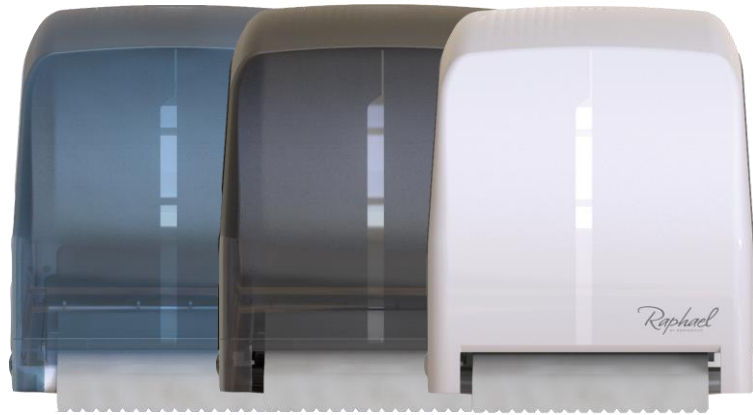

Mechanical Hands Free Roll Towel Dispenser

Date of Issue:	01.06.21
Commodity Code:	39 22 90 00
Country of Origin:	China

Product Code:	MHFSMORA
Colour:	Smoke
Barcode:	05010146007585

Product Code:	MHFWHTRA
Colour:	White
Barcode:	05010146007592

Product Code:	MHFBLURA
Colour:	Blue
Barcode:	05010146007578

Dispenser Specification:	
Material:	ABS Plastic
Height:	370mm
Width:	315mm
Depth:	240mm
Compatible Product:	RT2W200LP / RT2B200LR / RT1W150TP / RT1W200R / RT1W250R / RT1B250R
Max Capacity:	1 Roll x 250m
Case Quantity:	1 Dispenser
Packaging & Disposal:	Dispenser cover and back can be widely recycled post use. Carton is made from recycled board, and can be widely recycled.

Key Features:
- Dispenses a single flat sheet, at a consistent 25cm towel length
- Presents paper 'towel out'
- Dispenses paper without the need to touch the dispenser, limiting the spread of washroom bacteria
- Translucent cover (Smoke / Blue) or back (White) allows for 'at-a-glance' replenishment checks without the need to open the dispenser
- Simple to operate for all ages and abilities
- Simple and fast replenishment
- High capacity, makes the dispenser suitable for high traffic areas, and reduces the frequency of replenishments required